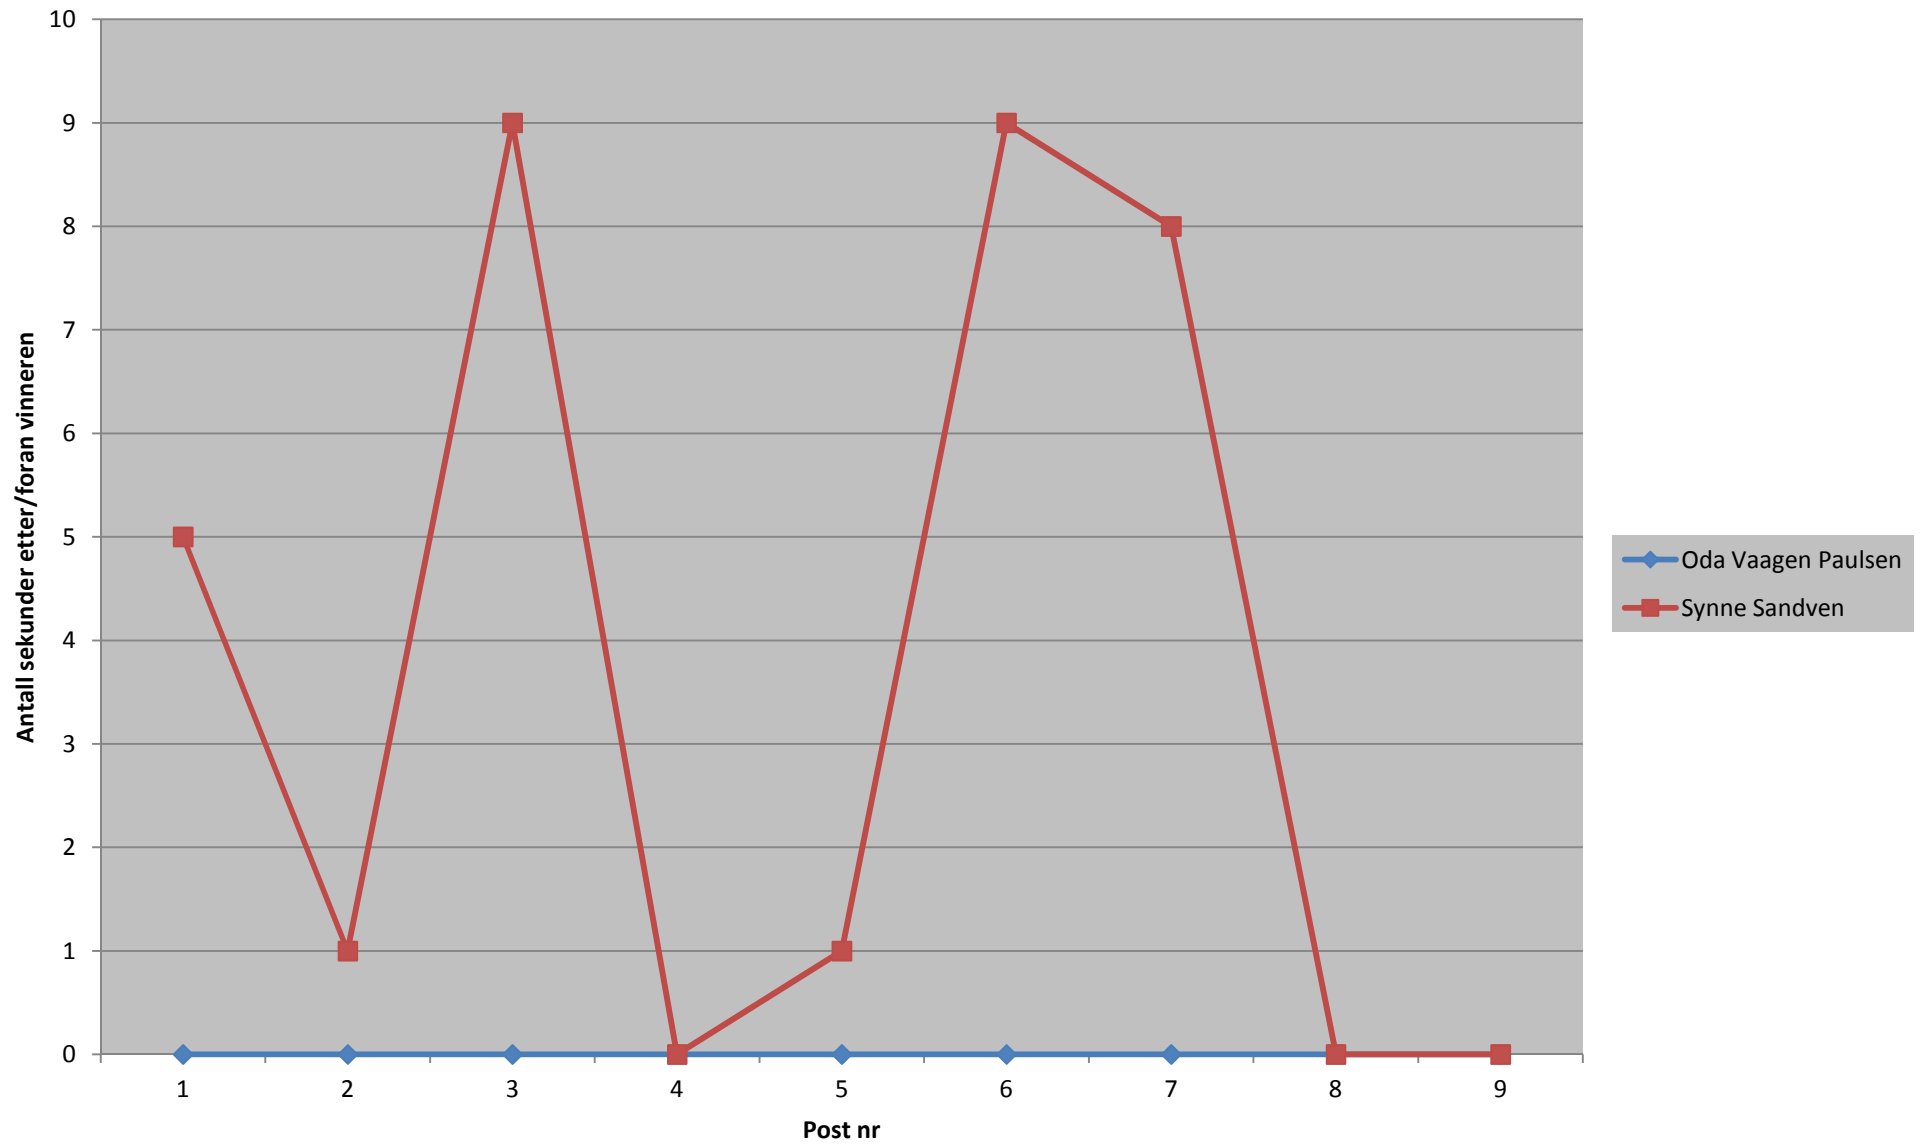

2,0 km N referanse: Oda Vaagen Paulsen