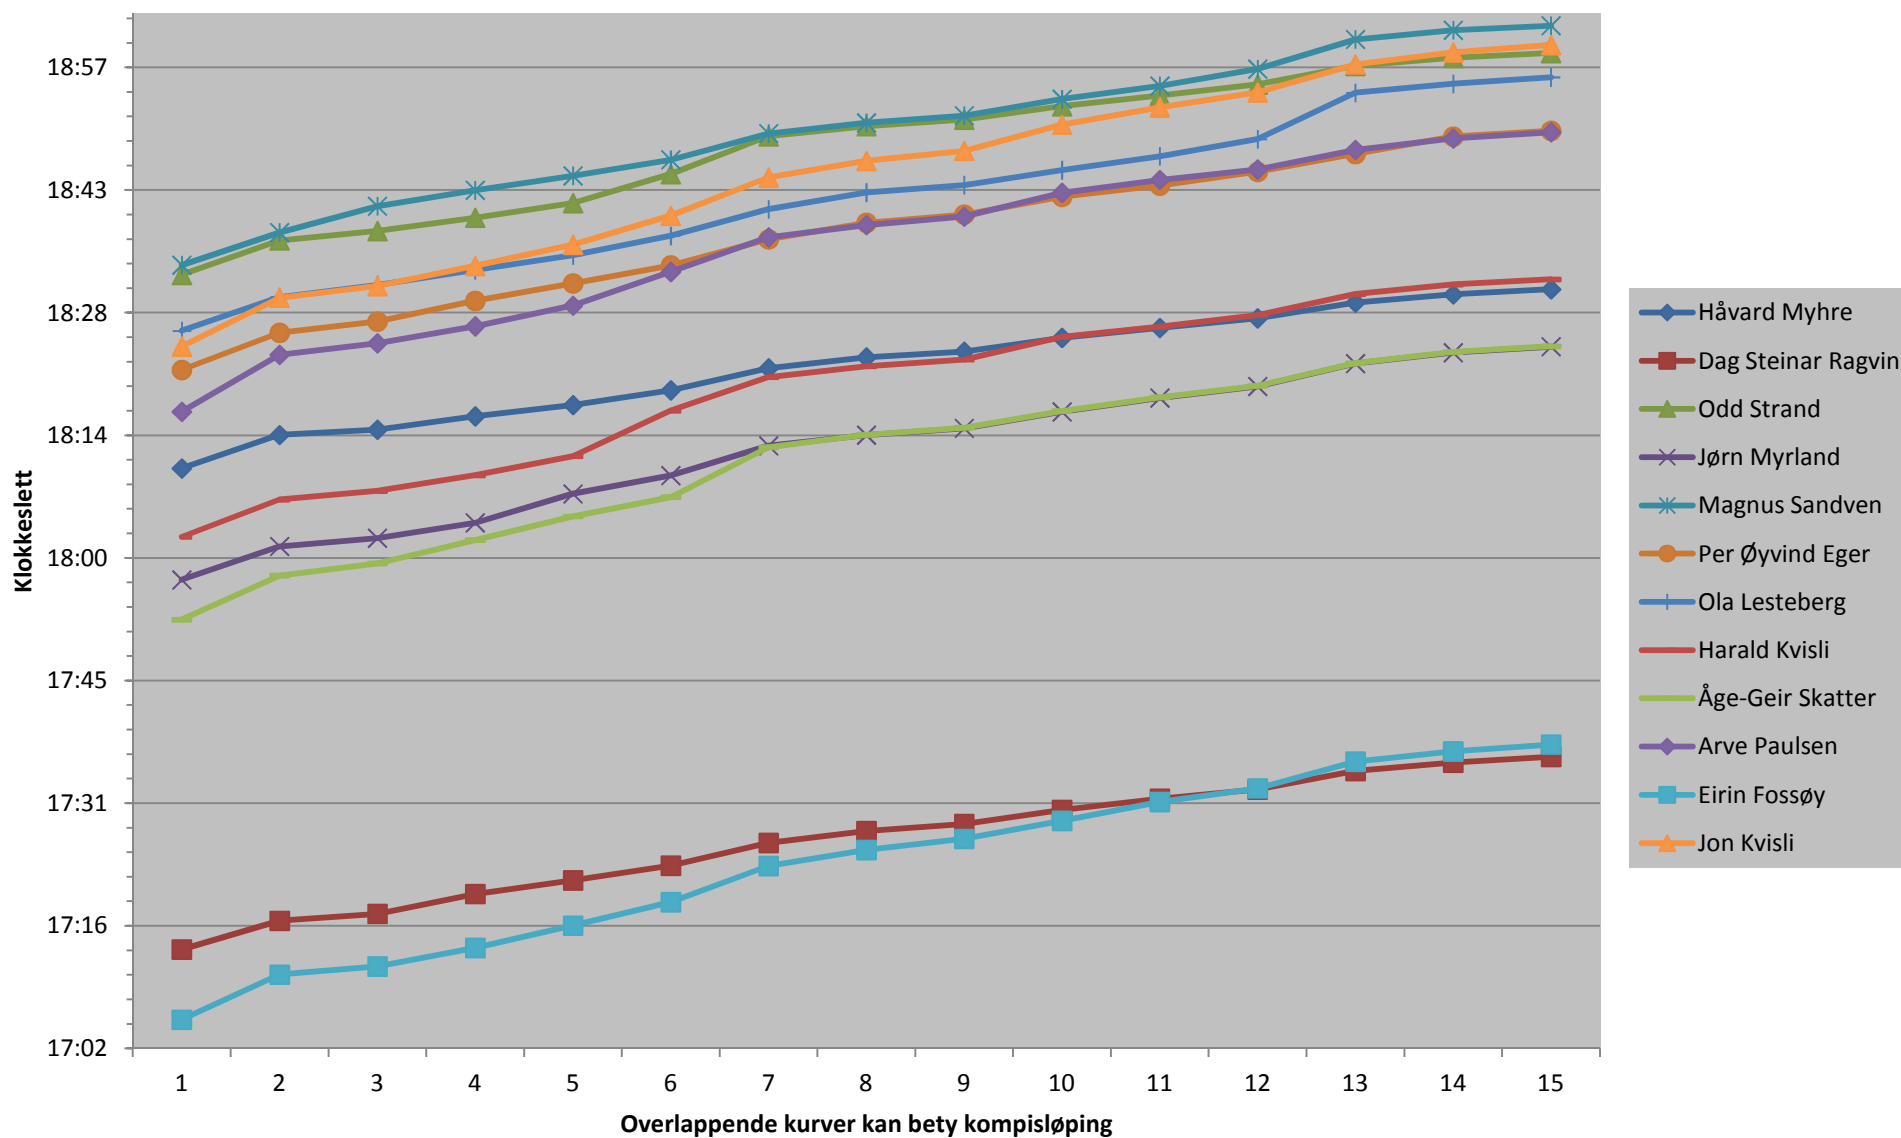

2,6 km A lang Kompis